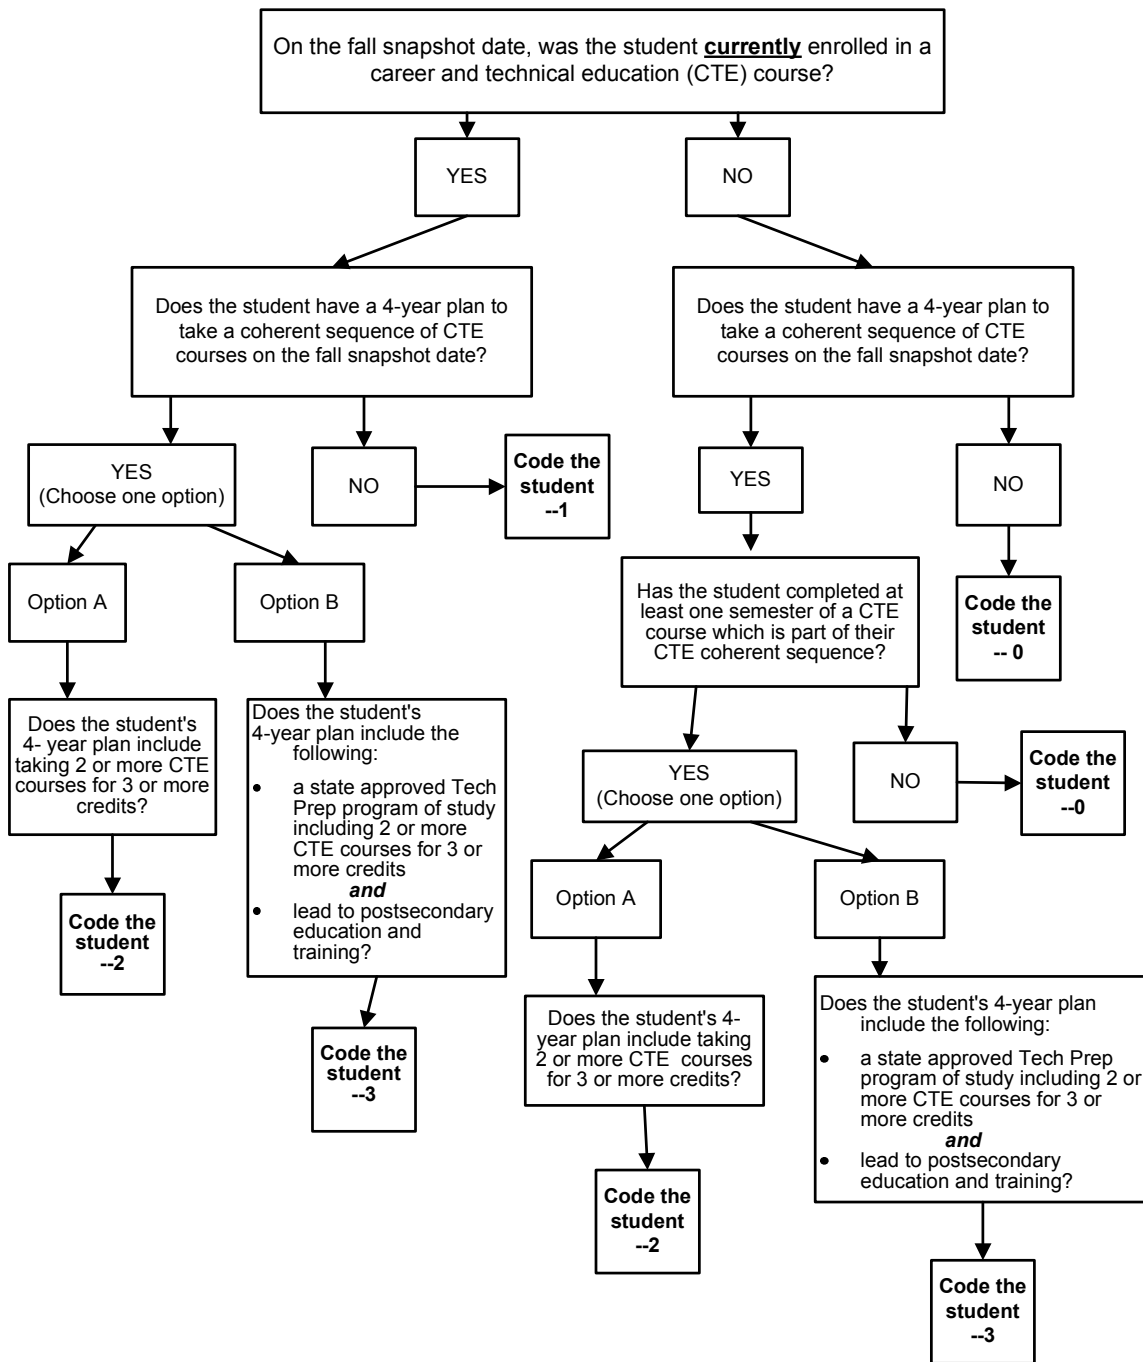

Career and Technical Education Indicator Code Fall Decision Chart (E0031)

Career and Technical Education Indicator Code Summer Decision Chart (E0031)